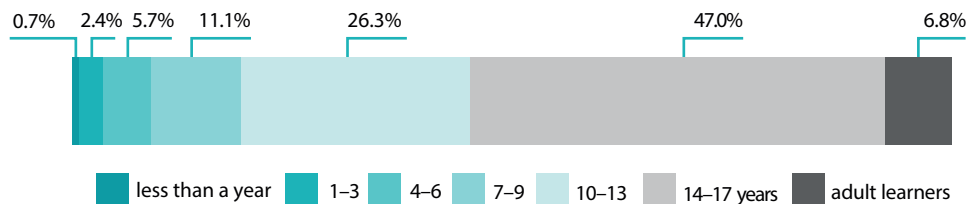

Institutional foster care in 2025^a

17 519

residents

Residents by age

orphans

disabled

foreigners

Centres by type

Centres by voivodeships

Residents up to age of 18 in family foster care per 1 thousand children of the same age

x centres

Places by voivodeships

centres

16 869

places

^a As of 31 December.