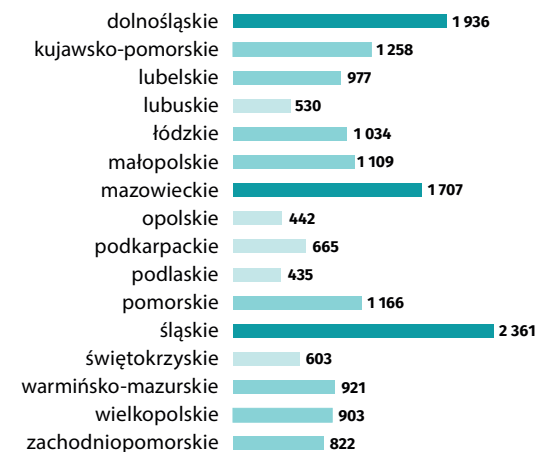

Centres by voivodeships

Residents up to age of 18 in family foster care per 1 thousand children of the same age

x centres

Places by voivodeships

centres

16 869

places

^a As of 31 December.