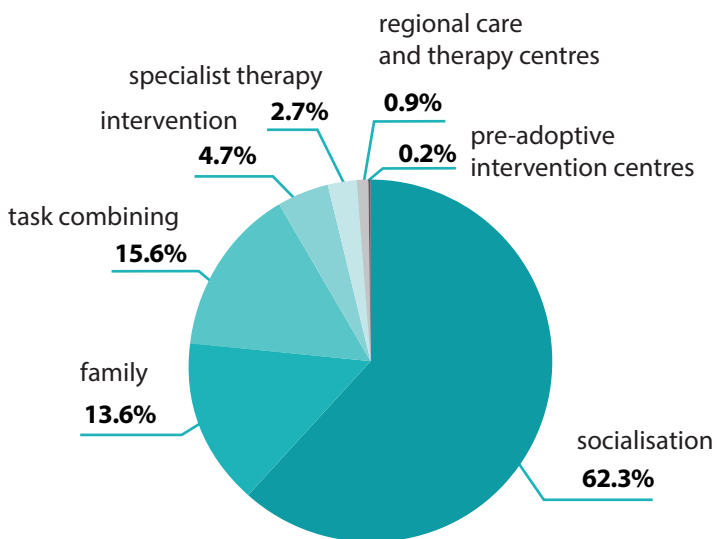

Institutional foster care in 2025^a

17 519

residents

Residents by age

orphans

disabled

foreigners

Centres by type

Centres by voivodeships

Residents up to age of 18 in family foster care per 1 thousand children of the same age

x centres

Places by voivodeships

centres

16 869

places

^a As of 31 December.