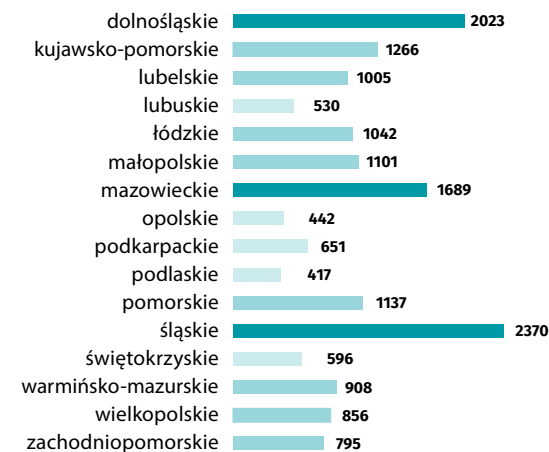

Centres by voivodeships

Residents up to age of 18 in family foster care per 1 thousand children of the same age

x centres

Places by voivodeships

centres

16828

places

^a As of 31 December.