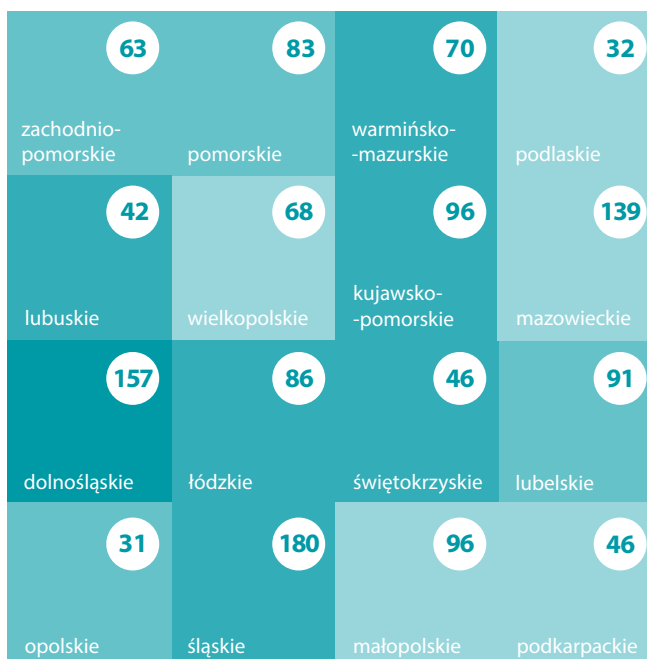

Institutional foster care in 2024^a

17456

residents

Residents by age

orphans

disabled

foreigners

Centres by type

Centres by voivodeships

Residents up to age of 18 in family foster care per 1 thousand children of the same age

x centres

Places by voivodeships

centres

16828

places

^a As of 31 December.