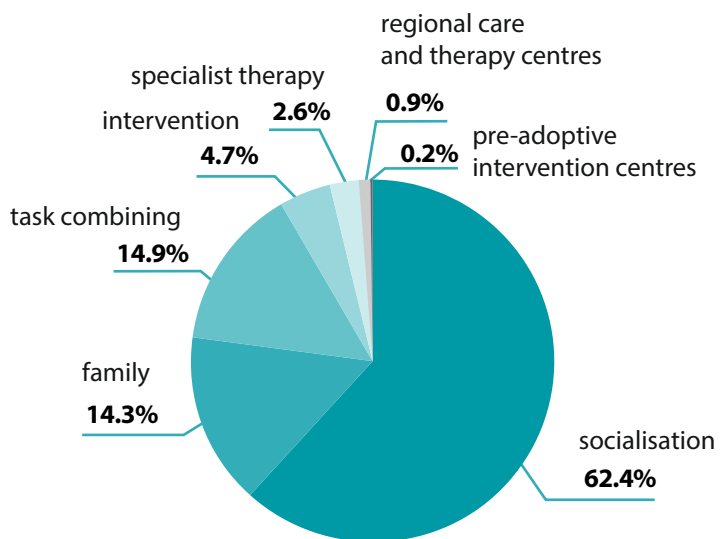

Institutional foster care in 2024^a

17456

residents

Residents by age

orphans

disabled

foreigners

Centres by type

Centres by voivodeships

Residents up to age of 18 in family foster care per 1 thousand children of the same age

x centres

Places by voivodeships

centres

16828

places

^a As of 31 December.