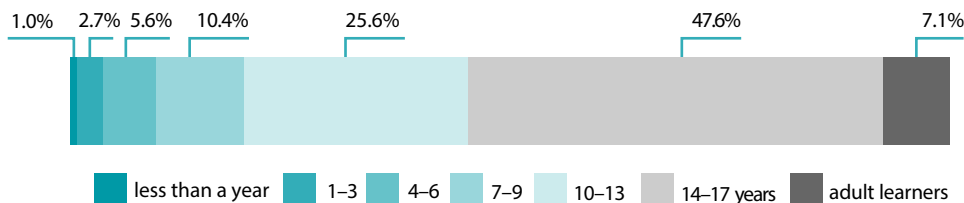

Institutional foster care in 2024^a

17456

residents

Residents by age

orphans

disabled

foreigners

Centres by type

Centres by voivodeships

Residents up to age of 18 in family foster care per 1 thousand children of the same age

x centres

Places by voivodeships

centres

16828

places

^a As of 31 December.