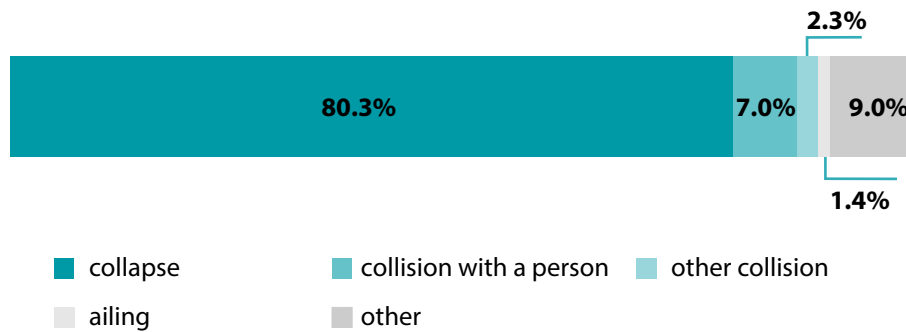

The Volunteer Mountain Rescue Service activities in ski areas in 2024

Types of activities requiring intervention

5 012

number of intervening rescuers

3 673

number of working hours of rescuers^b

Location of injuries by type of activity (in %)

Causes of accidents

Persons who participated in incidents

^a Other activities of rescuers at the rescue point regarding people on the slope/operating area
^b The duration of a single action is from 20 to 50 minutes