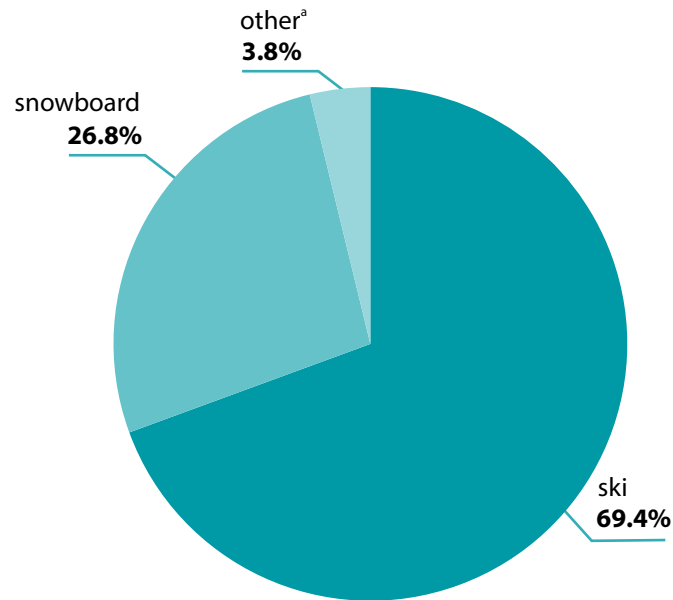

The Volunteer Mountain Rescue Service activities in ski areas in 2024

Types of activities requiring intervention

5 012

number of intervening rescuers

3 673

number of working hours of rescuers^b

Location of injuries by type of activity (in %)

Causes of accidents

Persons who participated in incidents

^a Other activities of rescuers at the rescue point regarding people on the slope/operating area
^b The duration of a single action is from 20 to 50 minutes