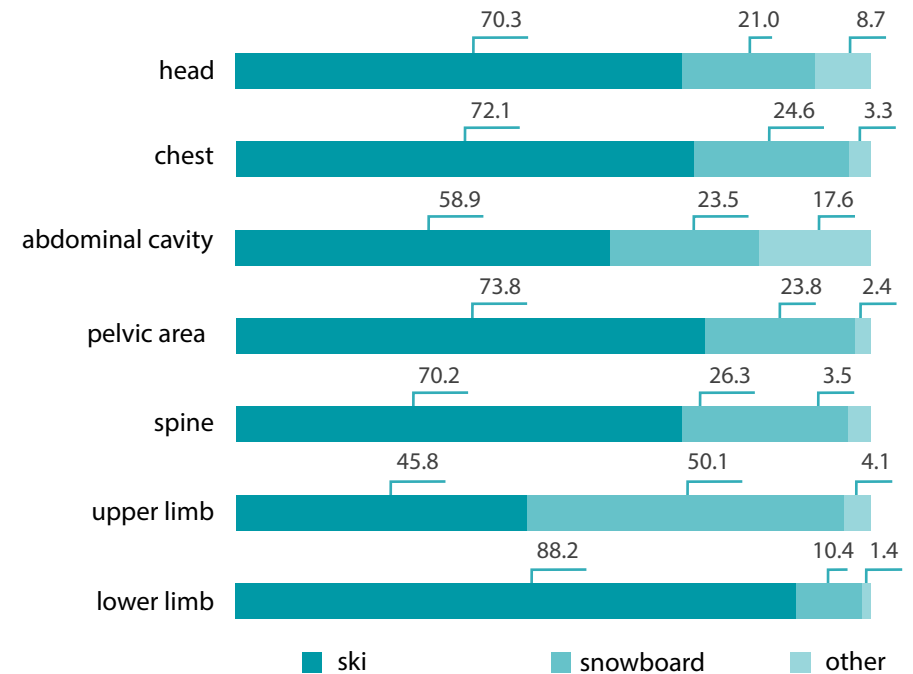

The Volunteer Mountain Rescue Service activities in ski areas in 2024

Types of activities requiring intervention

5 012

number of intervening rescuers

3 673

number of working hours of rescuers^b

Location of injuries by type of activity (in %)

Causes of accidents

Persons who participated in incidents

^a Other activities of rescuers at the rescue point regarding people on the slope/operating area
^b The duration of a single action is from 20 to 50 minutes